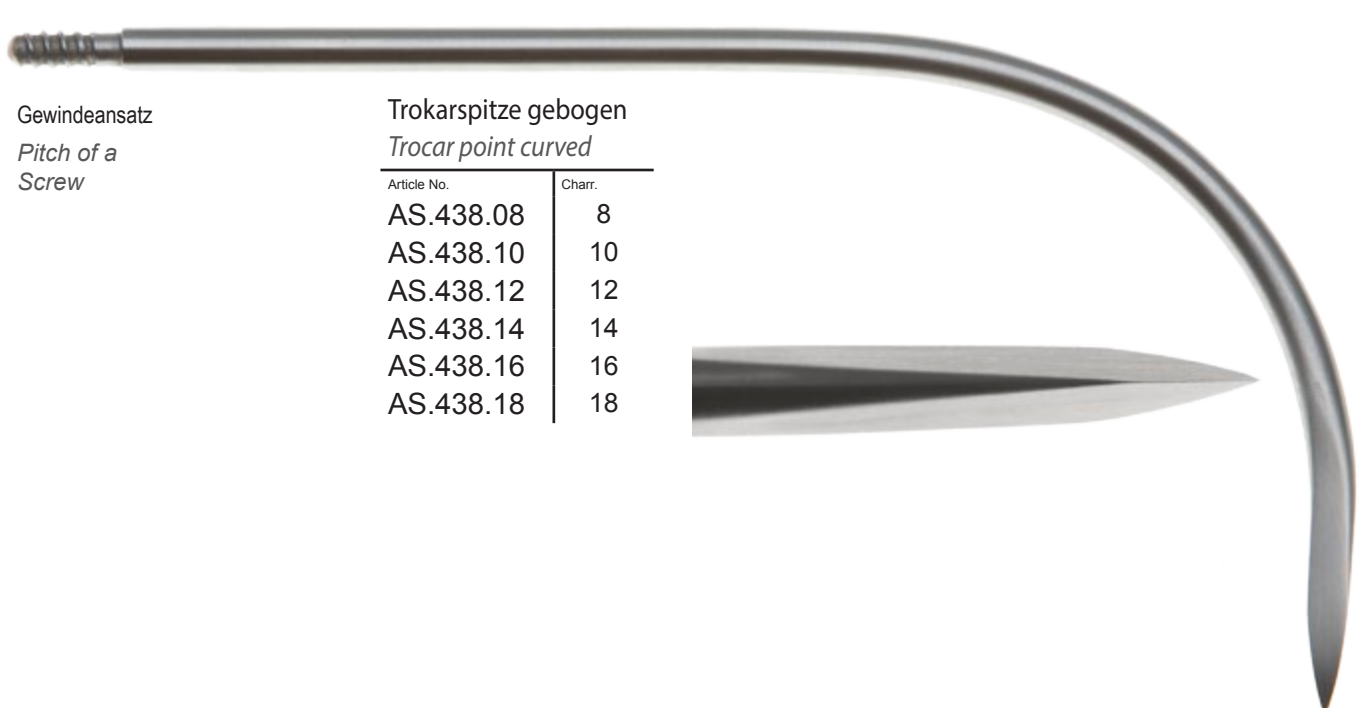

Gewindeansatz
Pitch of a Screw

Trokarspitze gebogen
Trocar point curved

Article No.	Charr.
AS.438.08	8
AS.438.10	10
AS.438.12	12
AS.438.14	14
AS.438.16	16
AS.438.18	18