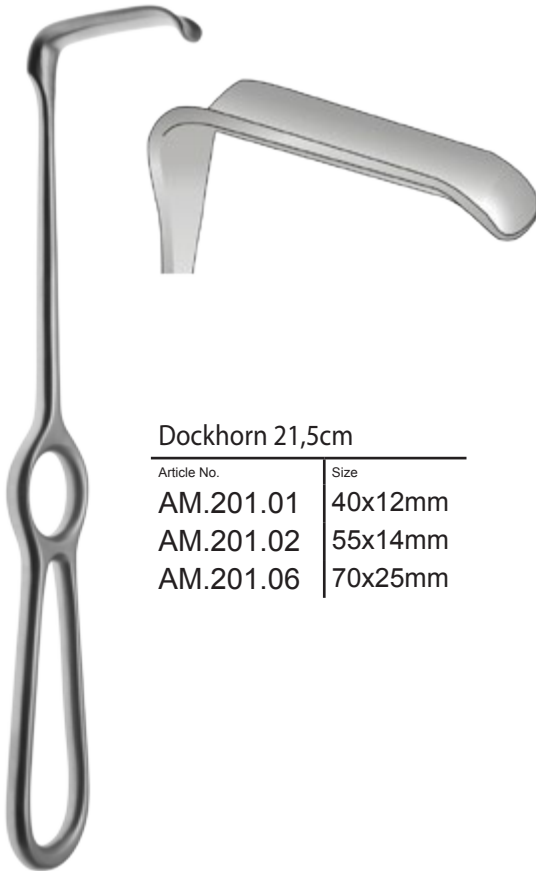

**WUNDHAKEN
RETRACTORS**

SEPARADORES
ECARTEURS
DIVARICATORI

AM

Dockhorn 21,5cm

Article No.	Size
AM.201.01	40x12mm
AM.201.02	55x14mm
AM.201.06	70x25mm