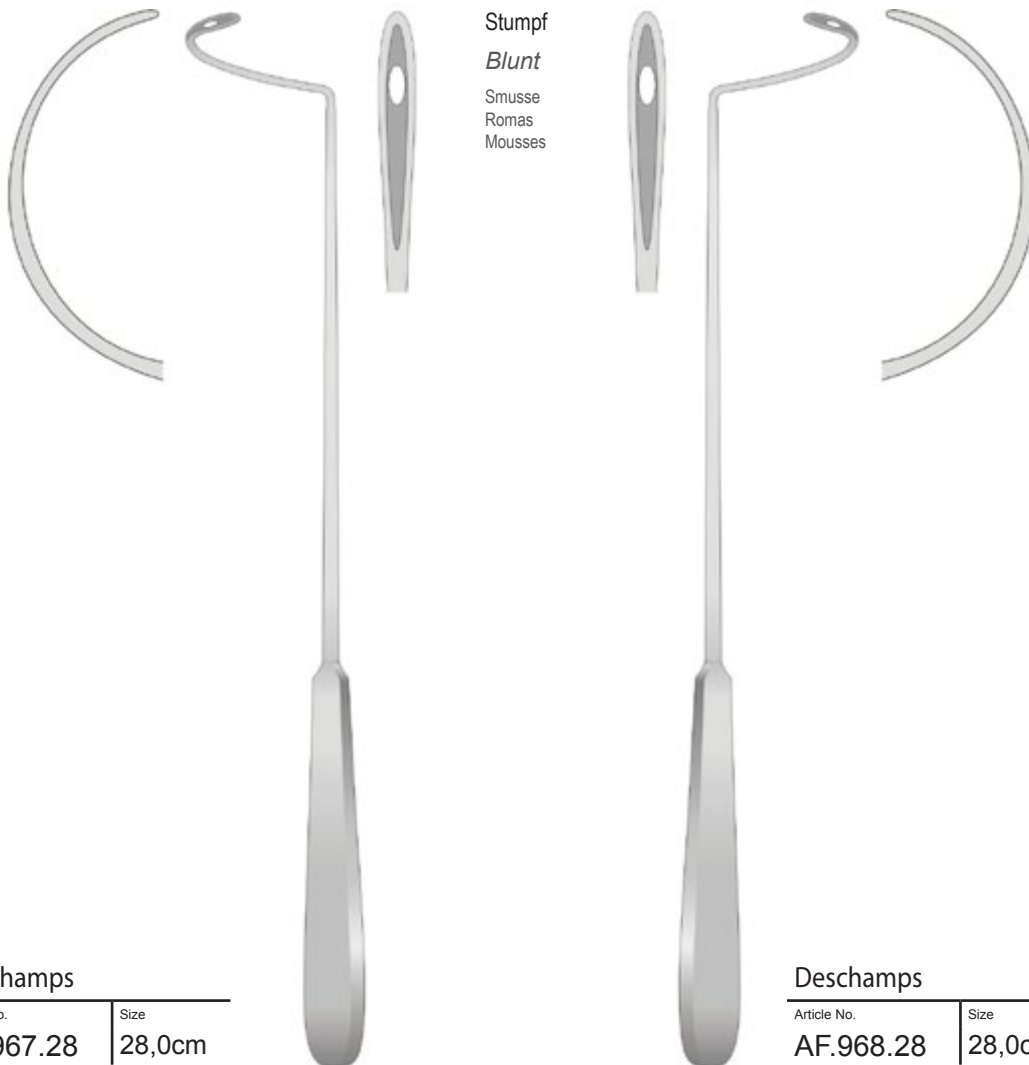

UNTERBINDUNGSNADELN
LIGATURE NEEDLES

AGUJAS PARA LIGADURAS
AIGUILLES À LIGATURES
AGHI PER LEGATURA

AF