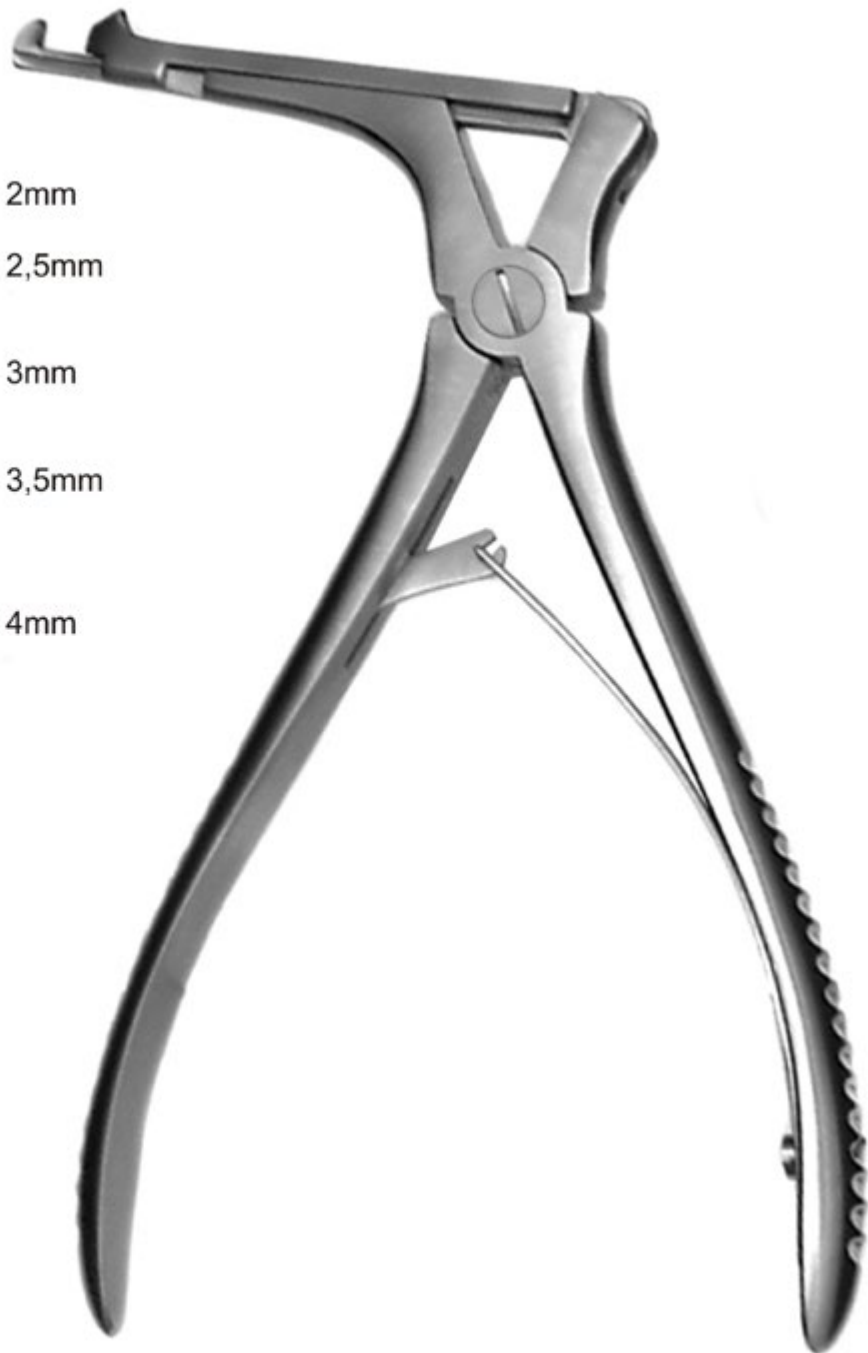

- FA.600.20 = 2mm
- FA.600.25 = 2,5mm
- FA.600.30 = 3mm
- FA.600.35 = 3,5mm
- FA.600.40 = 4mm

Citelli