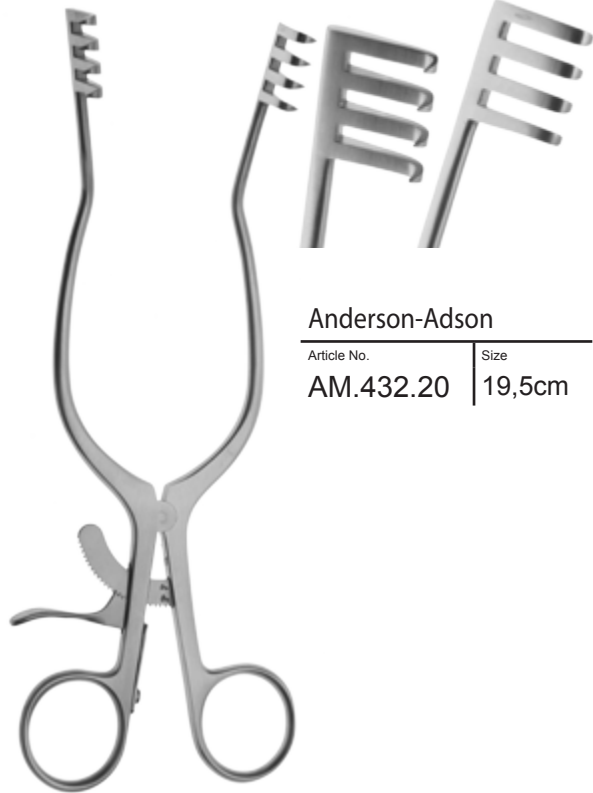

Anderson-Adson

Article No.	Size
AM.432.20	19,5cm