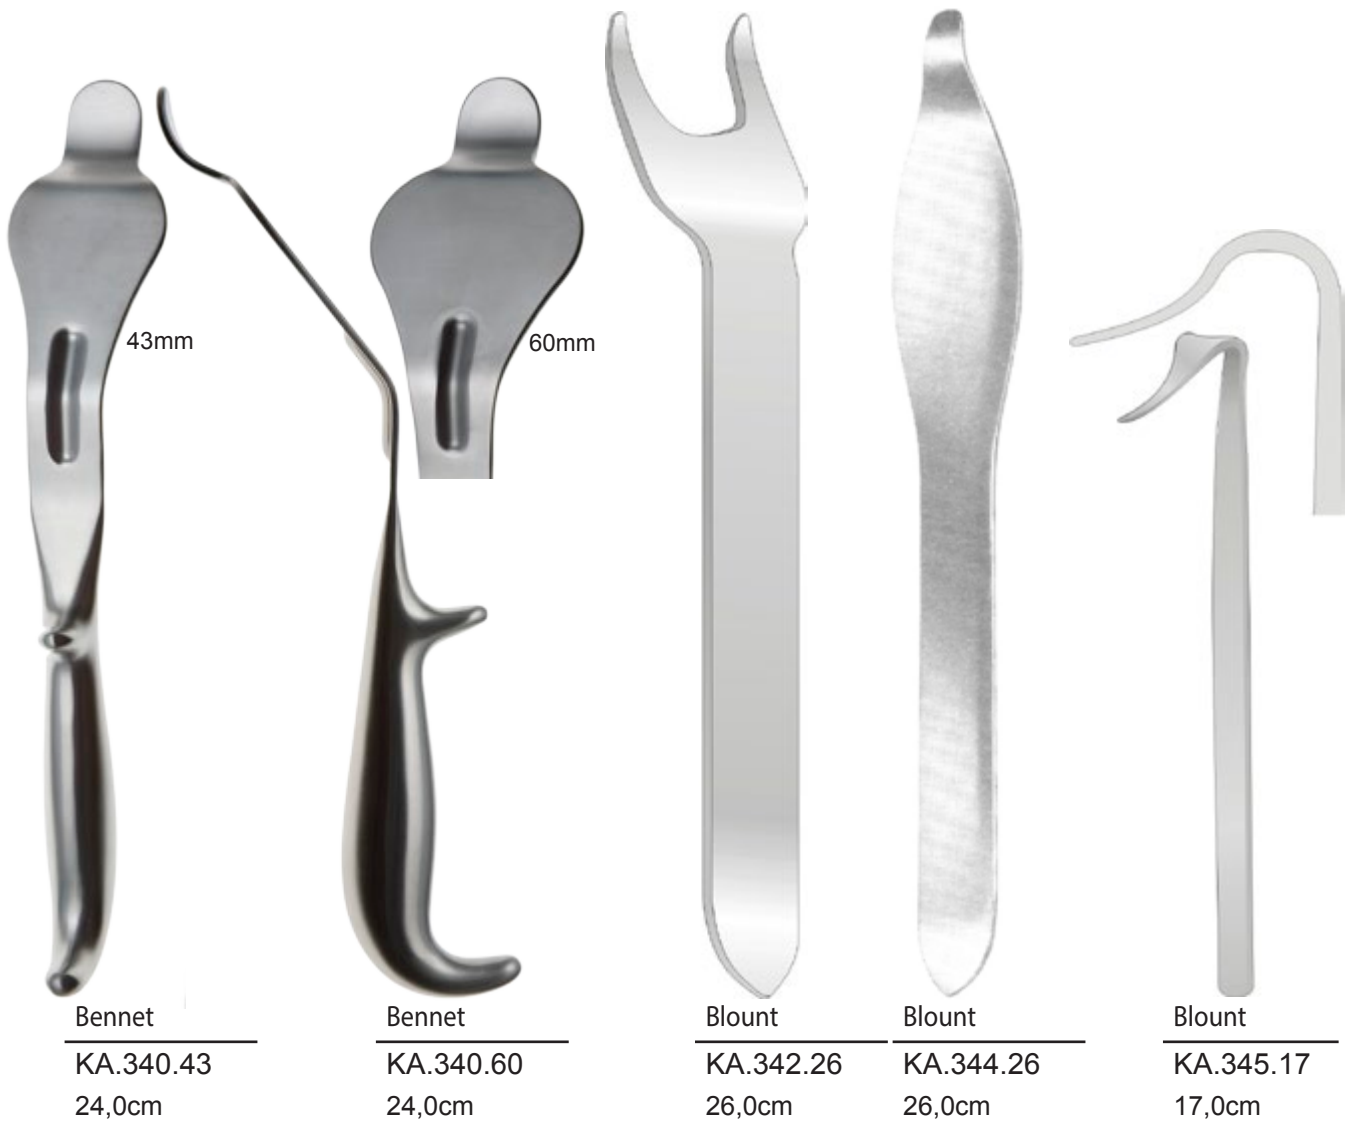

KNOCHENHEBEL
BONE LEVERS

ELEVADORES PARA HUESOS
LEVIERSÀ OS
ELEVATORIS PER OSSA

KA

1:2