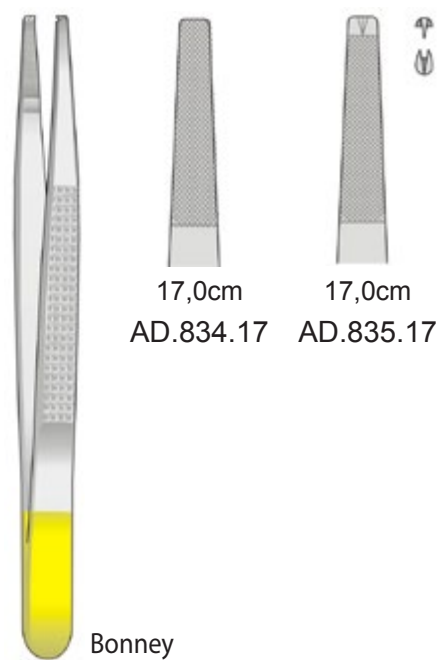

Mit Hartmetall-
einsätzen

With Tungsten
Carbid inserts

Avec mors en métal dur
Con puntas de metal duro
Con punte in metallo duro