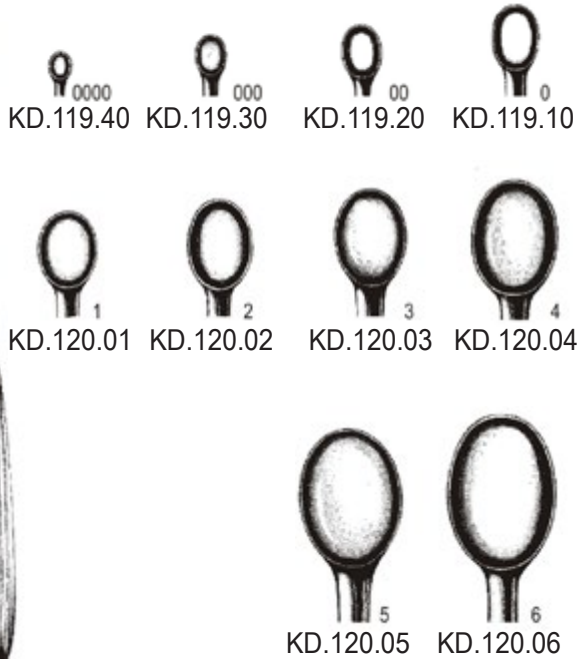

Volkmann
17cm