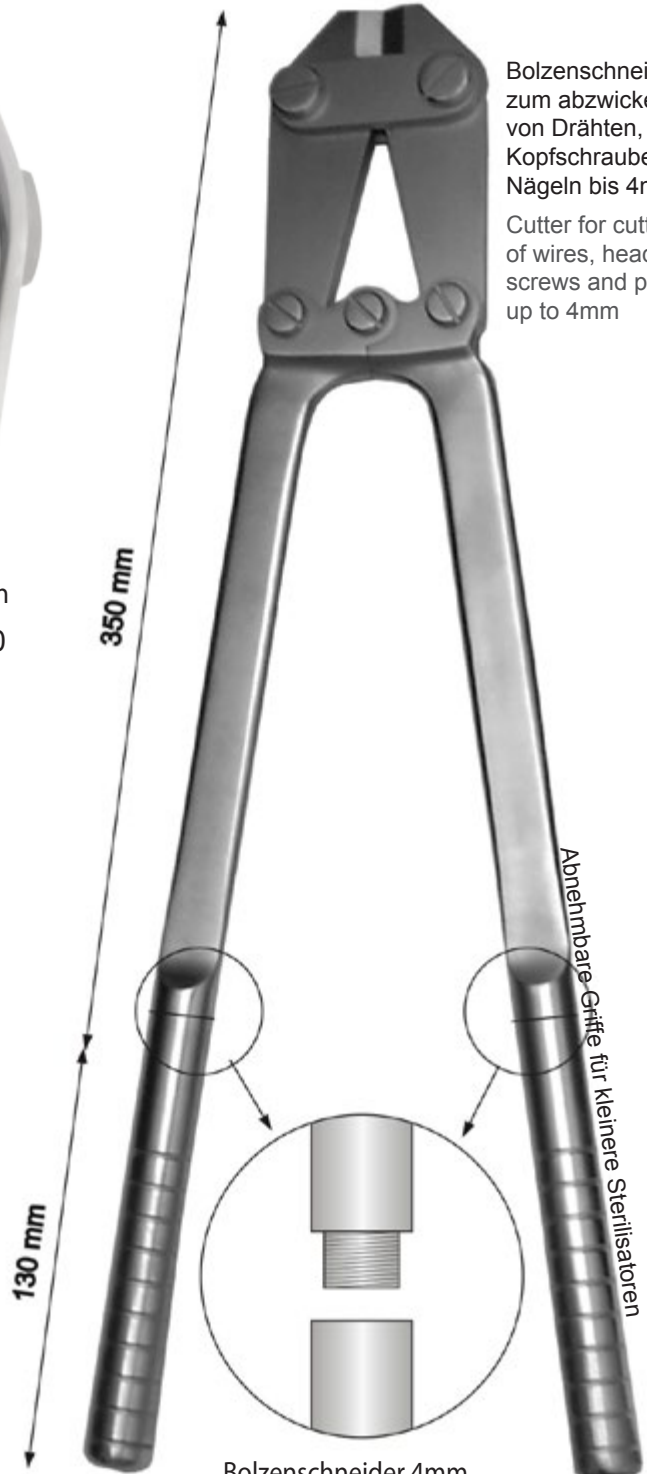

Article No.	Size
KH.376.15	15,0cm

Drahtschneidezange HM 1,0mm

Article No.	Size
KH.377.15	15,0cm

Kopfschneider

Article No.	Size
KH.378.14	14,5cm

Ersatzbacken  
 KH.350.90

Bolzenschneider 6mm

Article No.	Size
KH.350.47	47,0cm